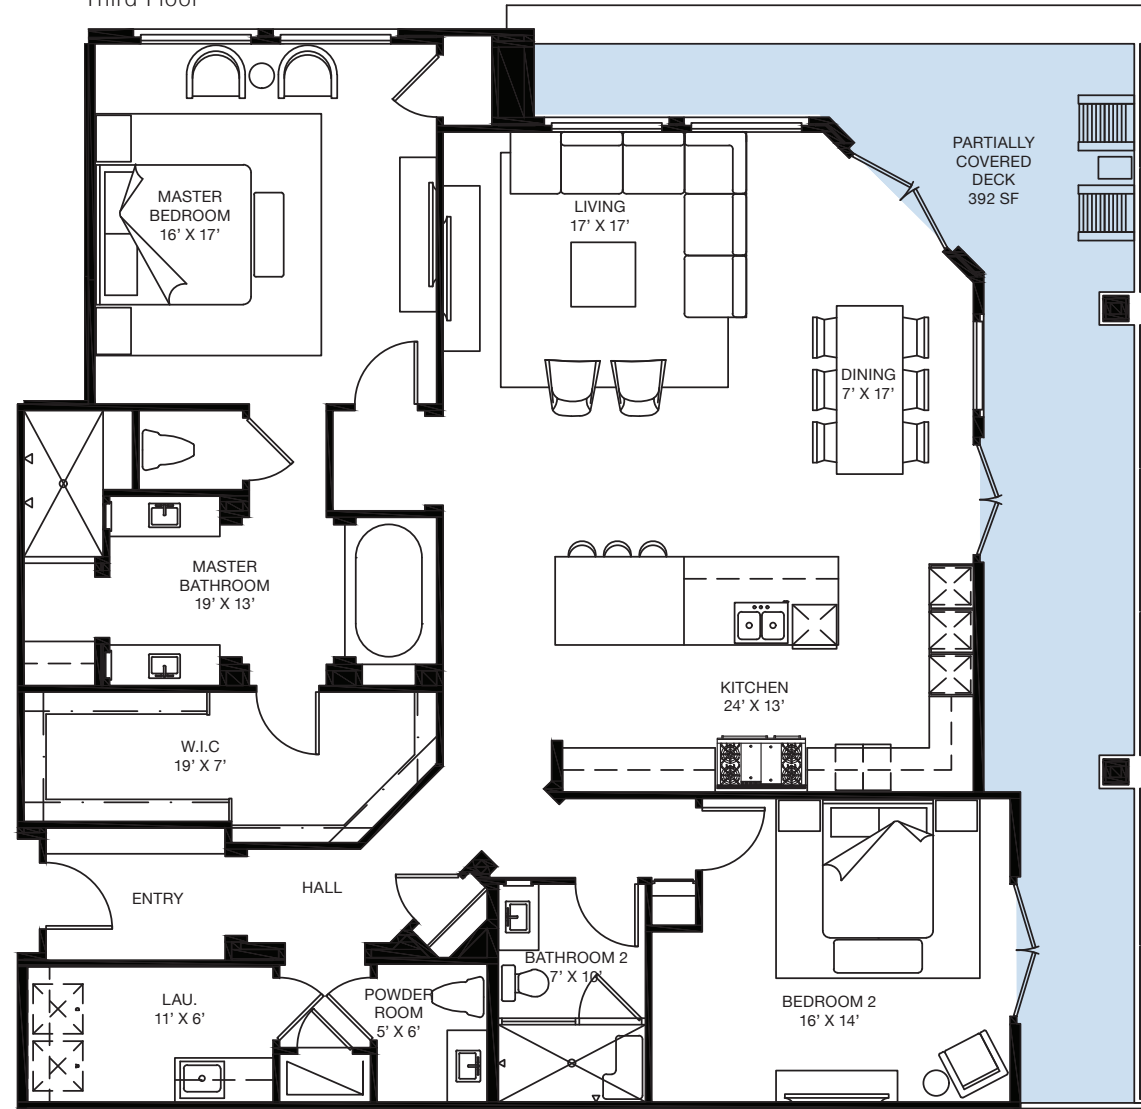

Third Floor

2 Bedrooms
2.5 Bathrooms

INTERIOR
1,916 Square Feet

EXTERIOR
843 Square Feet

TOTAL
2,759 Square Feet

Garage Parking is on Ground Level

VueNewport.com