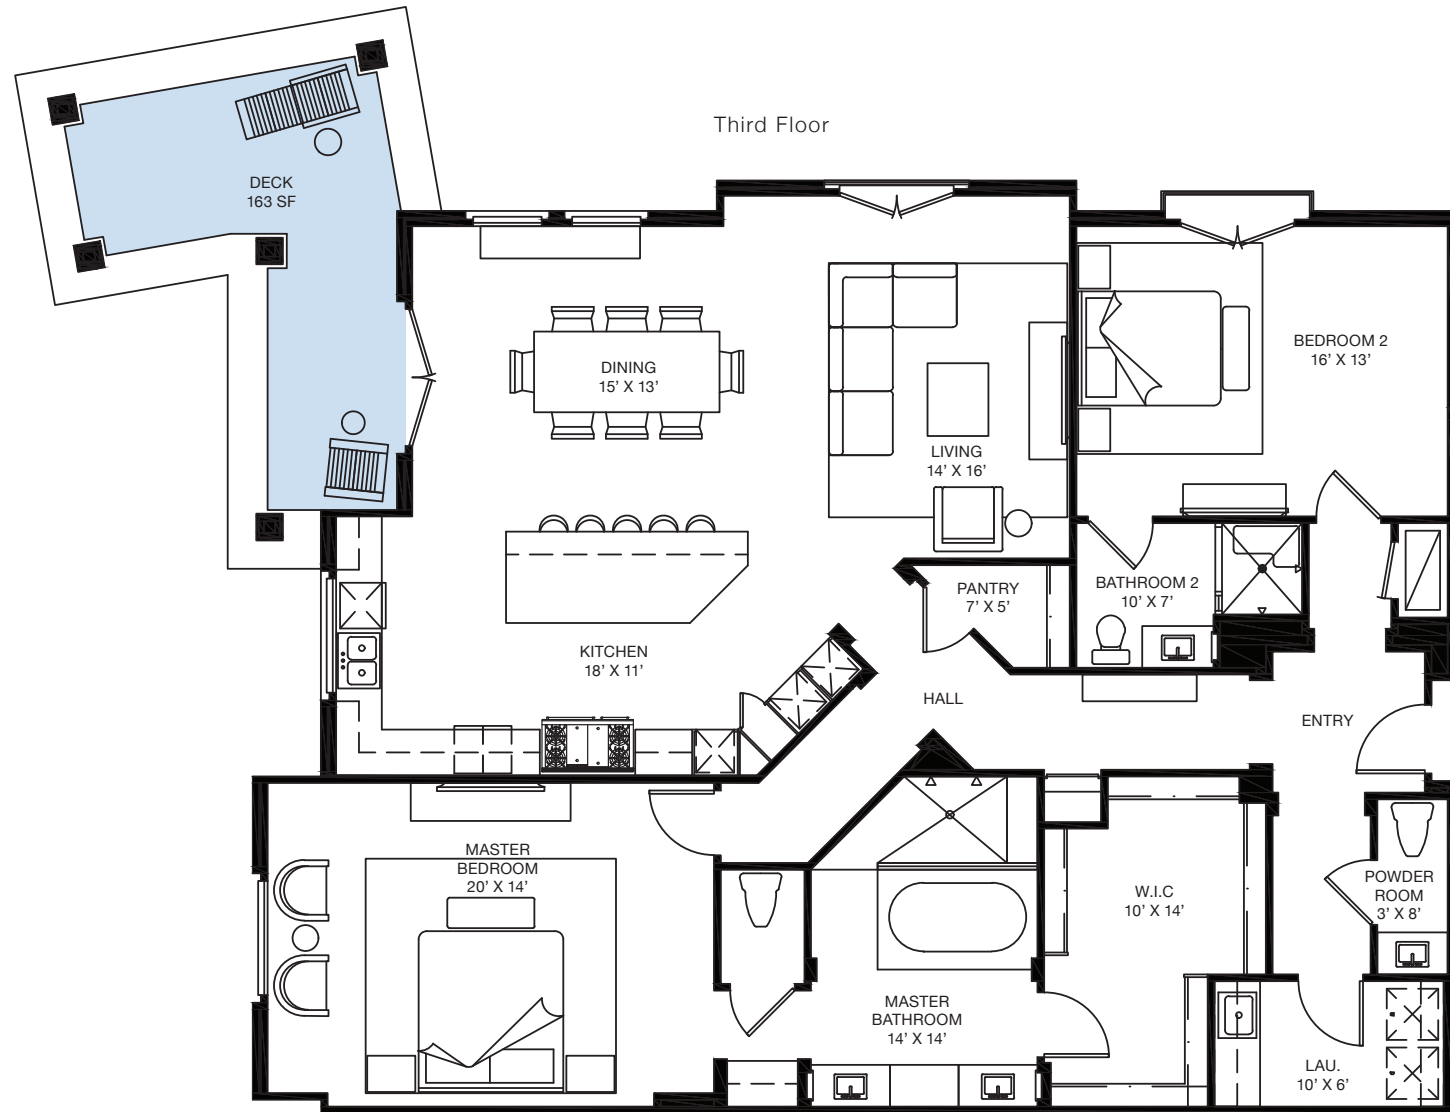

2 Bedrooms
2.5 Bathrooms

INTERIOR
1,888 Square Feet

EXTERIOR
590 Square Feet

TOTAL
2,478 Square Feet

Garage Parking is on Ground Level

VueNewport.com