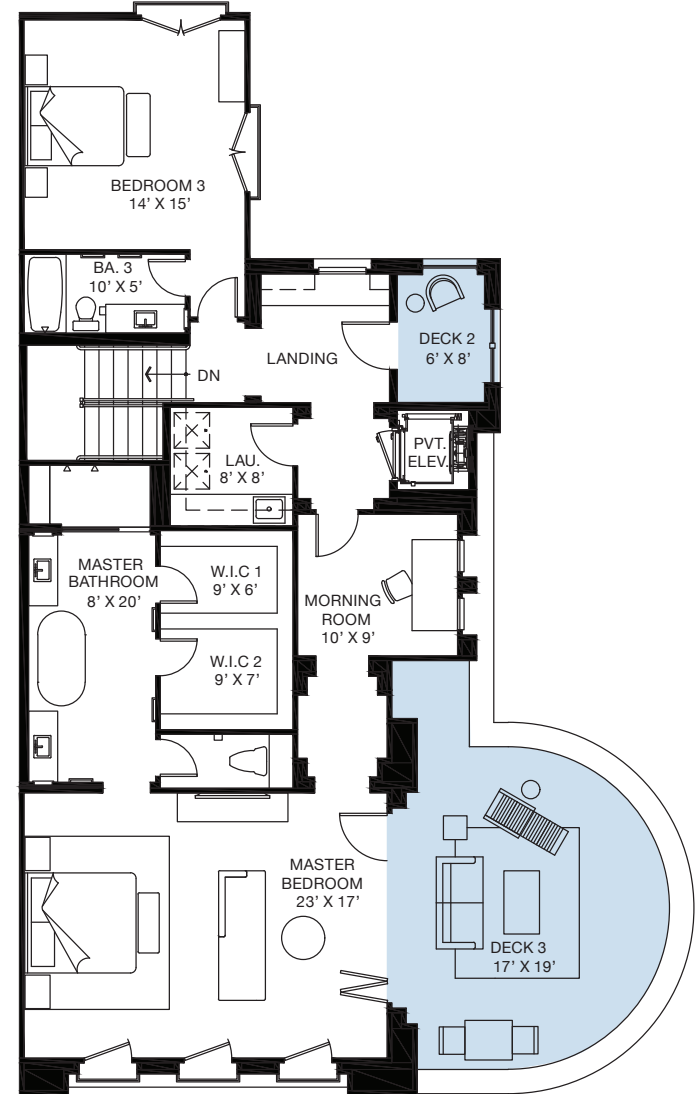

First Floor

Second Floor

Third Floor

3 Bedrooms
3.5 Bathrooms

INTERIOR

3,016 Square Feet

EXTERIOR

1,384 Square Feet

TOTAL

4,400 Square Feet

Garage Parking is on Ground Level

VueNewport.com