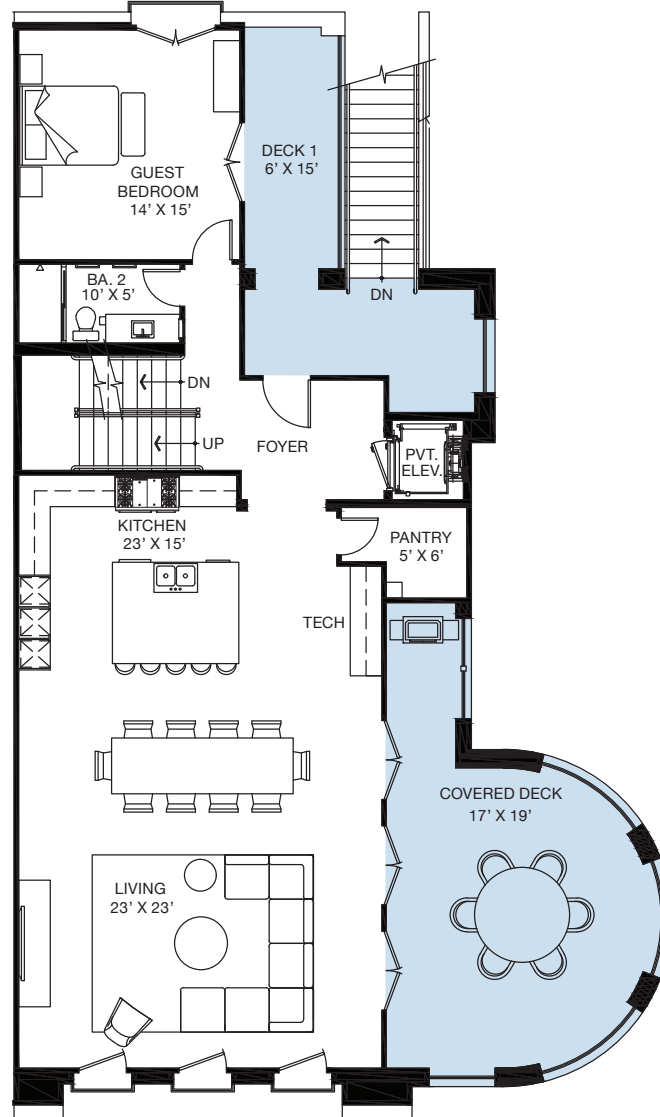

First Floor

Second Floor

Third Floor

3 Bedrooms
3.5 Bathrooms

INTERIOR

3,016 Square Feet

EXTERIOR

1,384 Square Feet

TOTAL

4,400 Square Feet

Garage Parking is on Ground Level

VueNewport.com