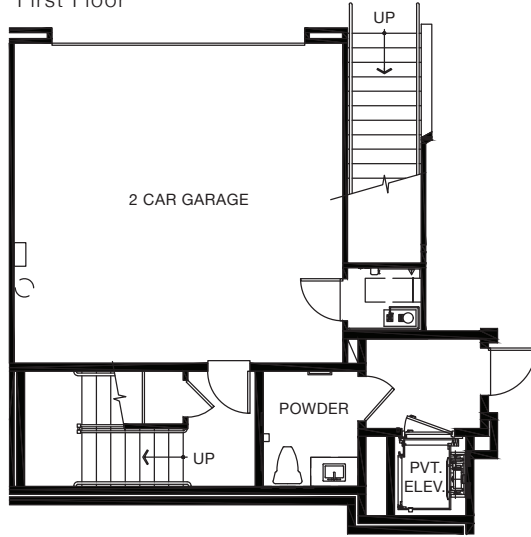

First Floor

Second Floor

Third Floor

3 Bedrooms
3.5 Bathrooms

INTERIOR

3,016 Square Feet

EXTERIOR

1,384 Square Feet

TOTAL

4,400 Square Feet

Garage Parking is on Ground Level

VueNewport.com