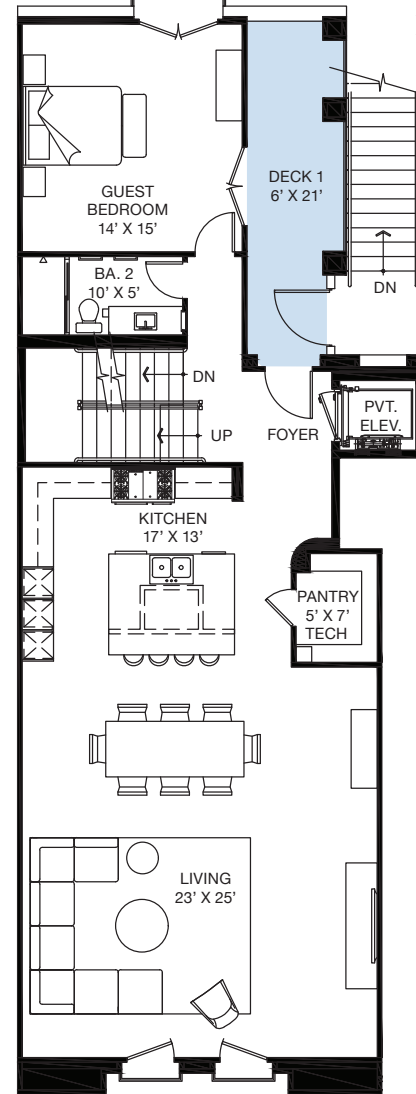

3 Bedrooms  
3 Bathrooms

**INTERIOR**  
2,730 Square Feet

**EXTERIOR**  
619 Square Feet

**TOTAL**  
3,349 Square Feet

Garage Parking is on Ground Level

First Floor

Second Floor

Third Floor