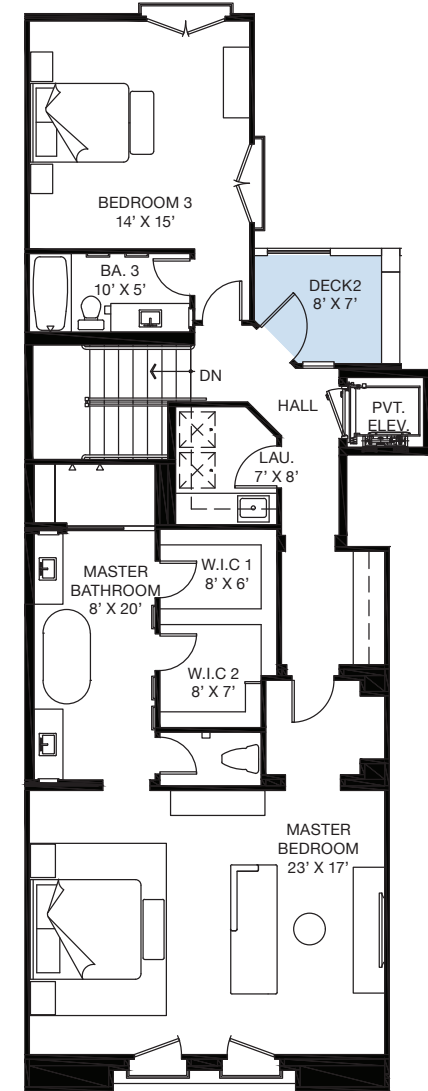

3 Bedrooms  
3 Bathrooms

**INTERIOR**  
2,730 Square Feet

**EXTERIOR**  
619 Square Feet

**TOTAL**  
3,349 Square Feet

Garage Parking is on Ground Level

First Floor

Second Floor

Third Floor