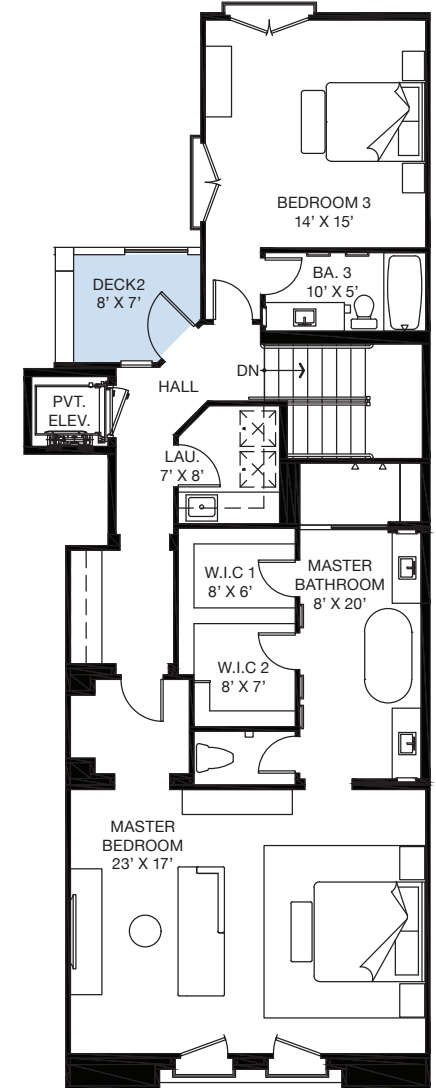

First Floor

Second Floor

Third Floor

3 Bedrooms
3 Bathrooms

INTERIOR
2,730 Square Feet

EXTERIOR
613 Square Feet

TOTAL
3,343 Square Feet

Garage Parking is on Ground Level