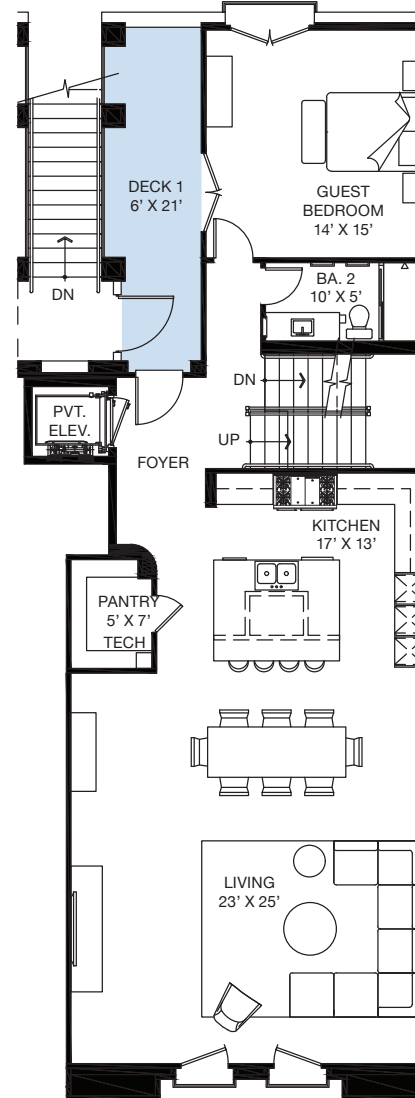

First Floor

Second Floor

Third Floor

3 Bedrooms
3 Bathrooms

INTERIOR
2,730 Square Feet

EXTERIOR
613 Square Feet

TOTAL
3,343 Square Feet

Garage Parking is on Ground Level