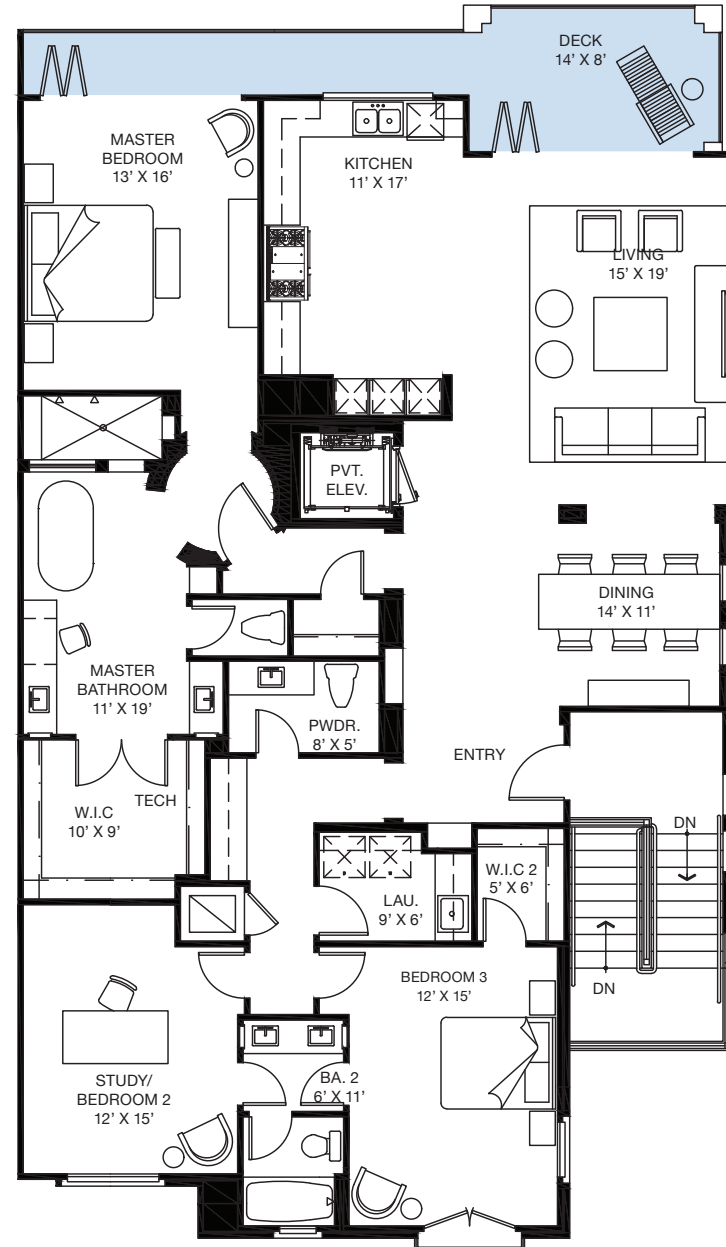

3 Bedrooms
2.5 Bathrooms

INTERIOR
2,106 Square Feet

EXTERIOR
433 Square Feet

TOTAL
2,539 Square Feet

Garage Parking is on Ground Level

VueNewport.com