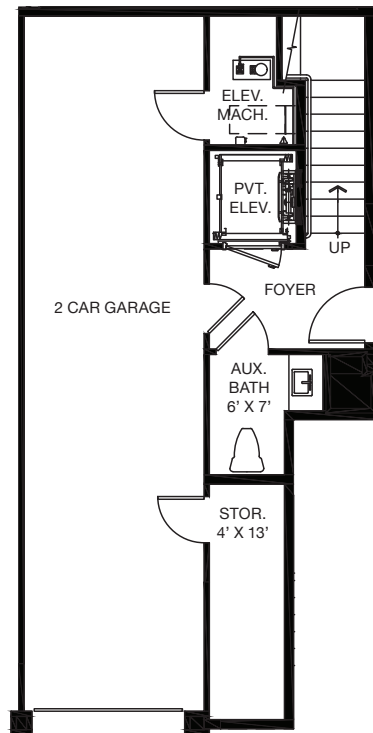

3 Bedrooms  
2 Bathrooms + 2 Half Bathrooms

**INTERIOR**

2,308 Square Feet

**EXTERIOR**

549 Square Feet

**TOTAL**

2,857 Square Feet

Garage Parking is on Ground Level

First Floor

Second Floor

VueNewport.com