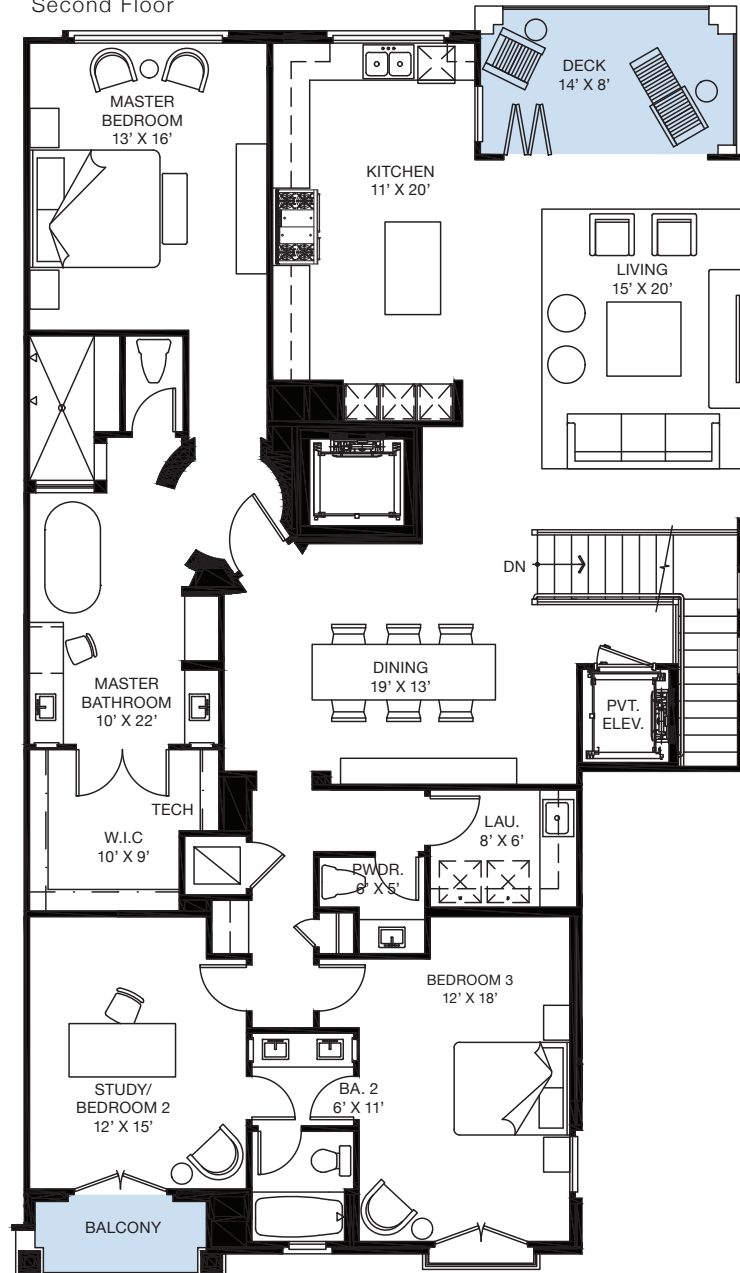

3 Bedrooms  
2 Bathrooms + 2 Half Bathrooms

**INTERIOR**

2,308 Square Feet

**EXTERIOR**

549 Square Feet

**TOTAL**

2,857 Square Feet

Garage Parking is on Ground Level

First Floor

Second Floor

VueNewport.com