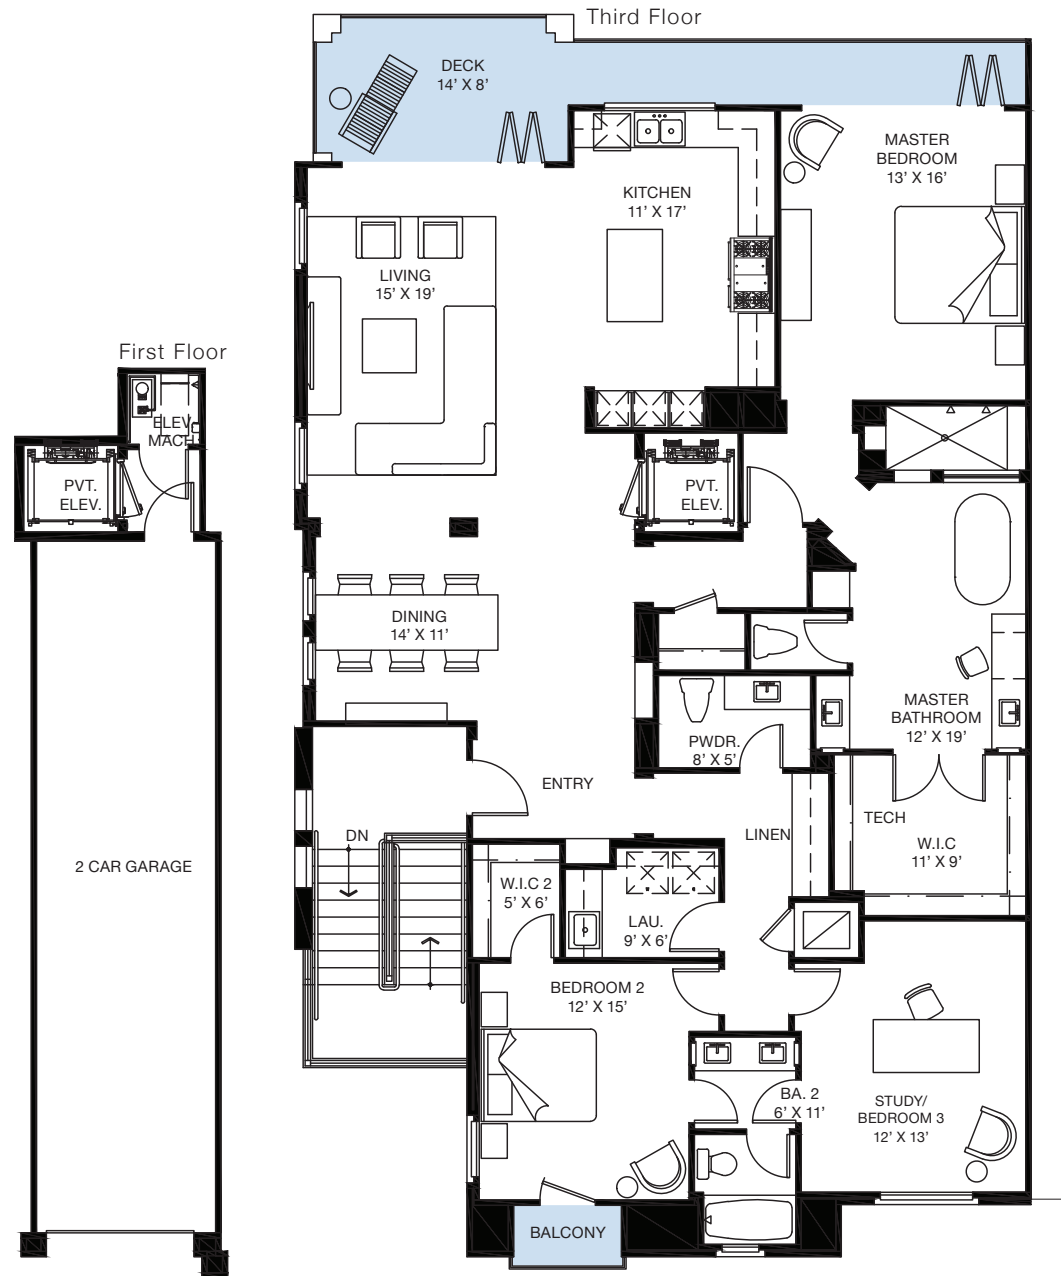

3 Bedrooms
2.5 Bathrooms

INTERIOR

2,105 Square Feet

EXTERIOR

433 Square Feet

TOTAL

2,538 Square Feet

Garage Parking is on Ground Level