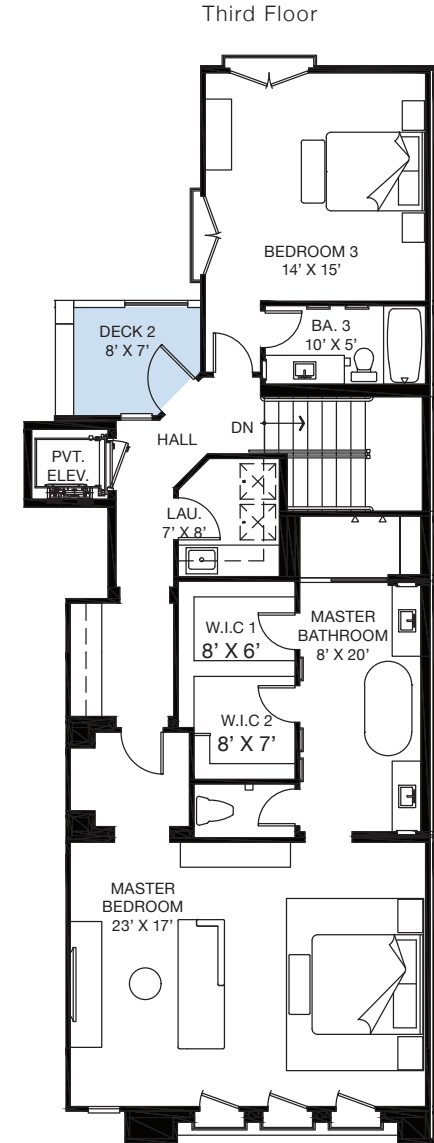

3 Bedrooms  
3 Bathrooms  
**INTERIOR**  
2,730 Square Feet

**EXTERIOR**  
616 Square Feet

**TOTAL**  
3,346 Square Feet

Garage Parking is on Ground Level

VueNewport.com