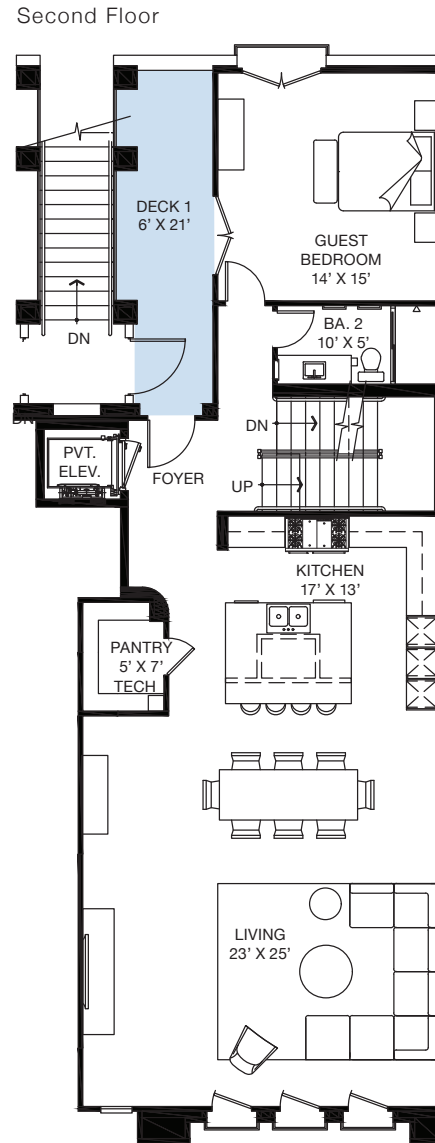

3 Bedrooms  
3 Bathrooms  
**INTERIOR**  
2,730 Square Feet

**EXTERIOR**  
616 Square Feet

**TOTAL**  
3,346 Square Feet

Garage Parking is on Ground Level

VueNewport.com