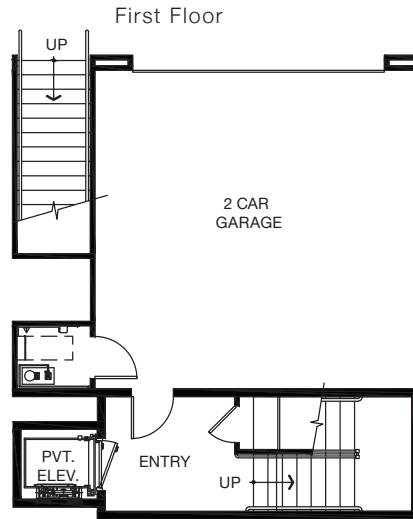

3 Bedrooms  
3 Bathrooms  
**INTERIOR**  
2,730 Square Feet

**EXTERIOR**  
616 Square Feet

**TOTAL**  
3,346 Square Feet

Garage Parking is on Ground Level

VueNewport.com