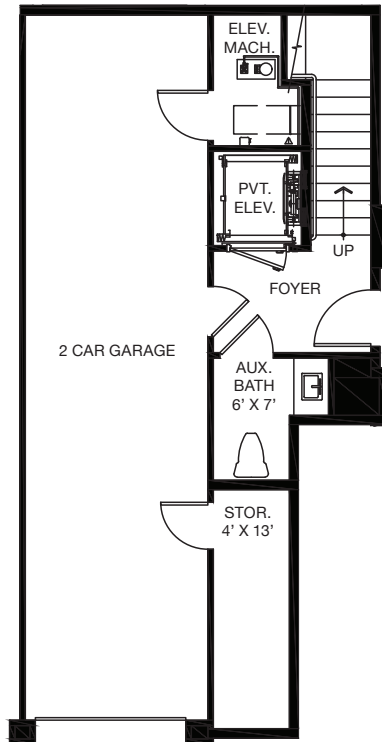

3 Bedrooms
2 Bathrooms + 2 Half Bathrooms

INTERIOR
2,261 Square Feet

EXTERIOR
549 Square Feet

TOTAL
2,810 Square Feet

Garage Parking is on Ground Level

VueNewport.com

First Floor

Second Floor