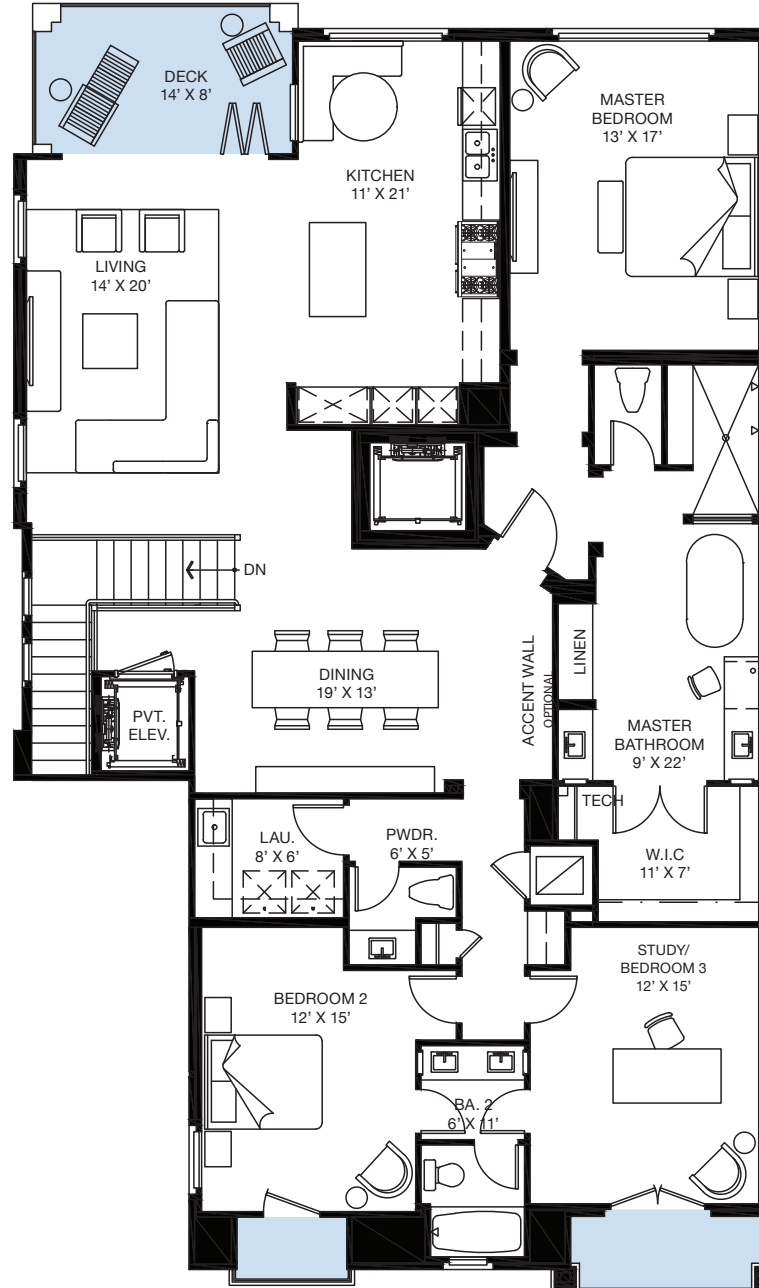

Second Floor

First Floor

3 Bedrooms  
2.5 Bathrooms

**INTERIOR**  
2,263 Square Feet

**EXTERIOR**  
549 Square Feet

**TOTAL**  
2,812 Square Feet

Garage Parking is on Ground Level

VueNewport.com