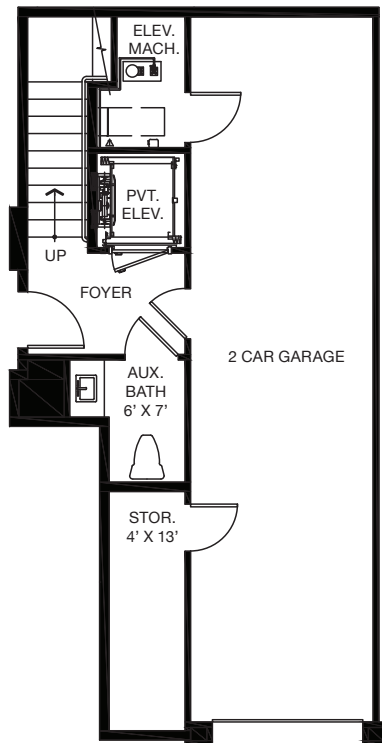

Second Floor

First Floor

3 Bedrooms  
2.5 Bathrooms

**INTERIOR**  
2,263 Square Feet

**EXTERIOR**  
549 Square Feet

**TOTAL**  
2,812 Square Feet

Garage Parking is on Ground Level

VueNewport.com