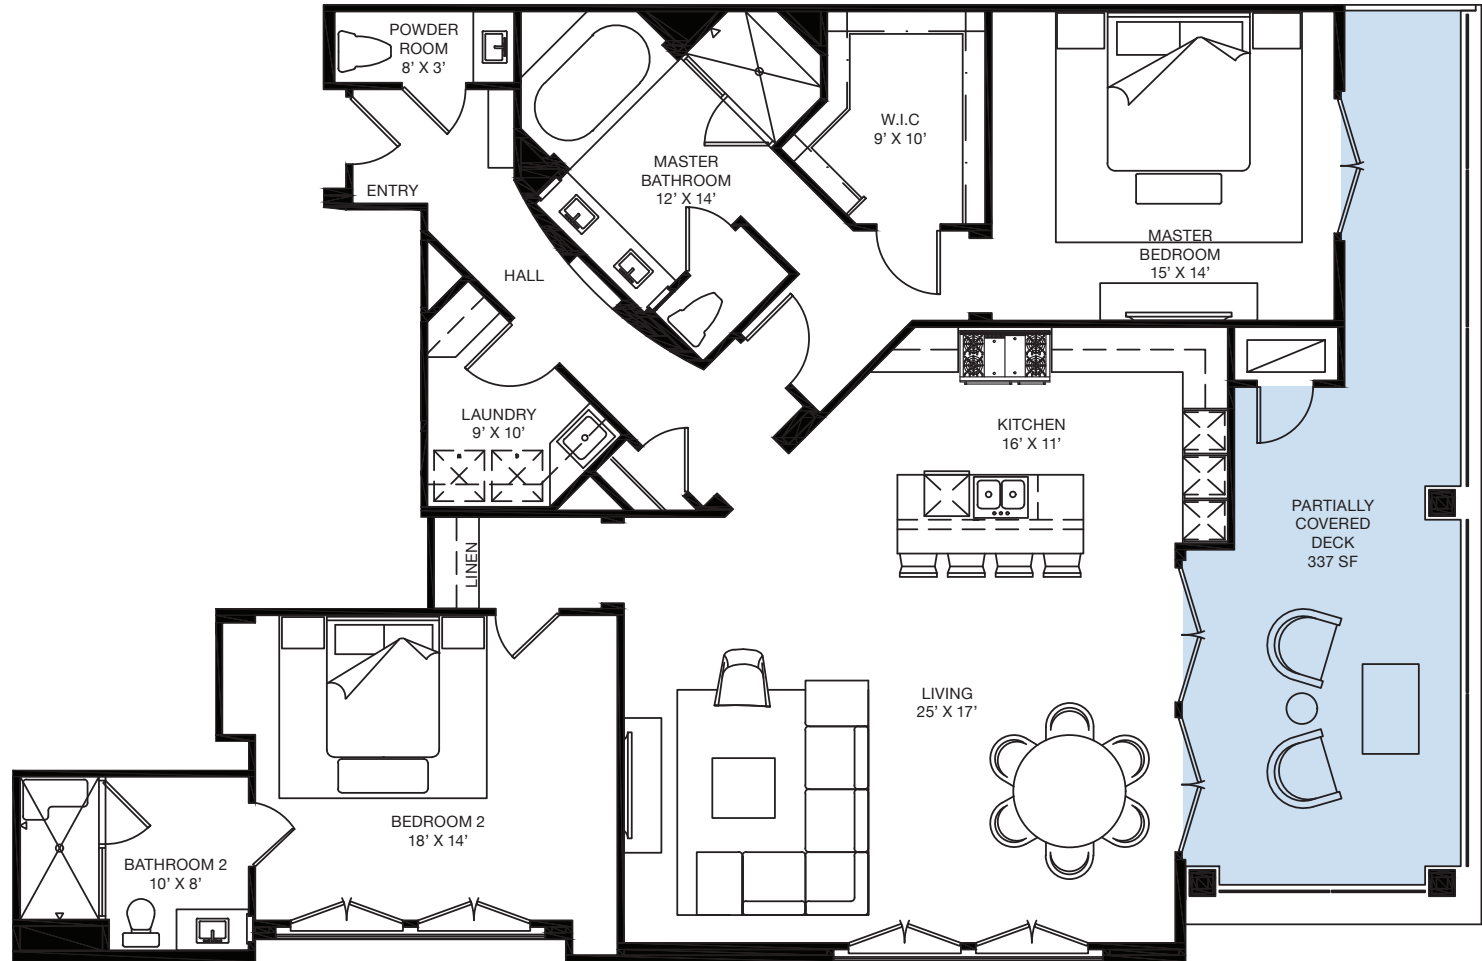

2 Bedrooms
2.5 Bathrooms

INTERIOR
1,711 Square Feet

EXTERIOR
765 Square Feet

TOTAL
2,476 Square Feet

Garage Parking is on Ground Level

Third Floor

VueNewport.com