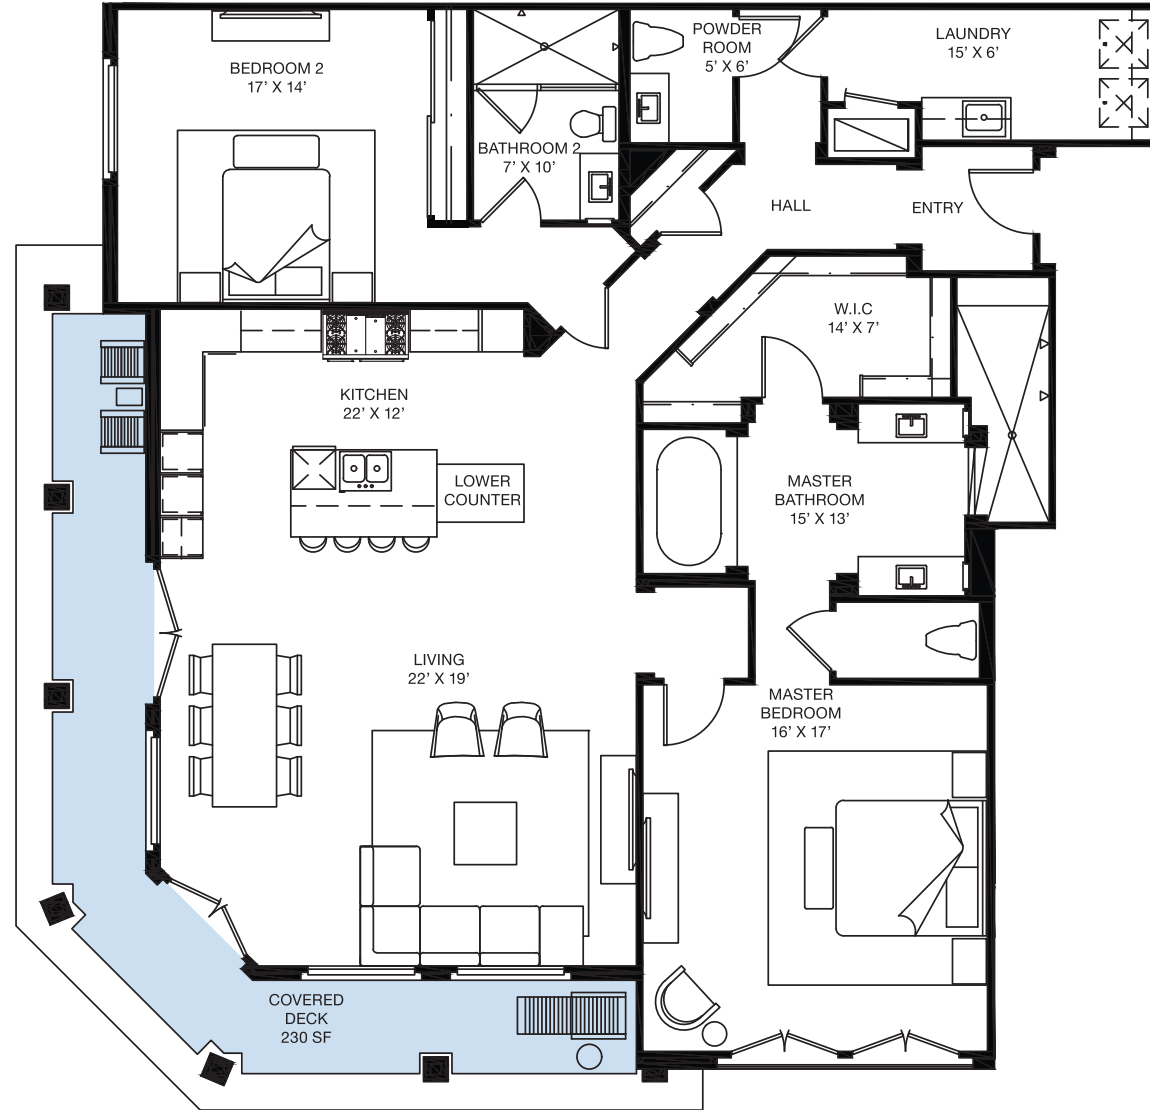

Third Floor

2 Bedrooms
2.5 Bathrooms

INTERIOR
1,905 Square Feet

EXTERIOR
654 Square Feet

TOTAL
2,559 Square Feet

Garage Parking is on Ground Level

VueNewport.com