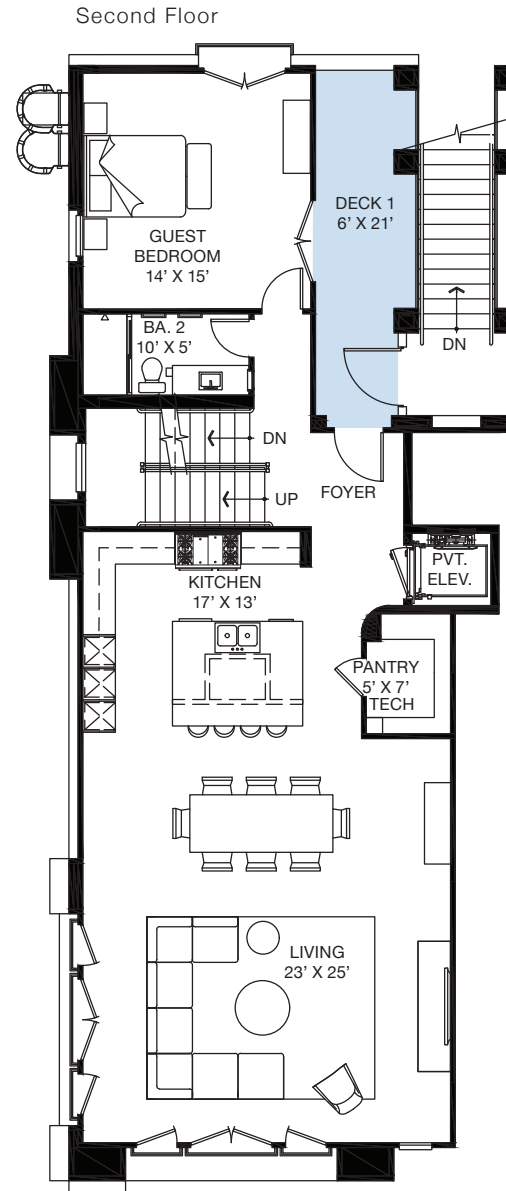

3 Bedrooms
3 Bathrooms

INTERIOR
2,758 Square Feet

EXTERIOR
607 Square Feet

TOTAL
3,365 Square Feet

Garage Parking is on Ground Level

VueNewport.com