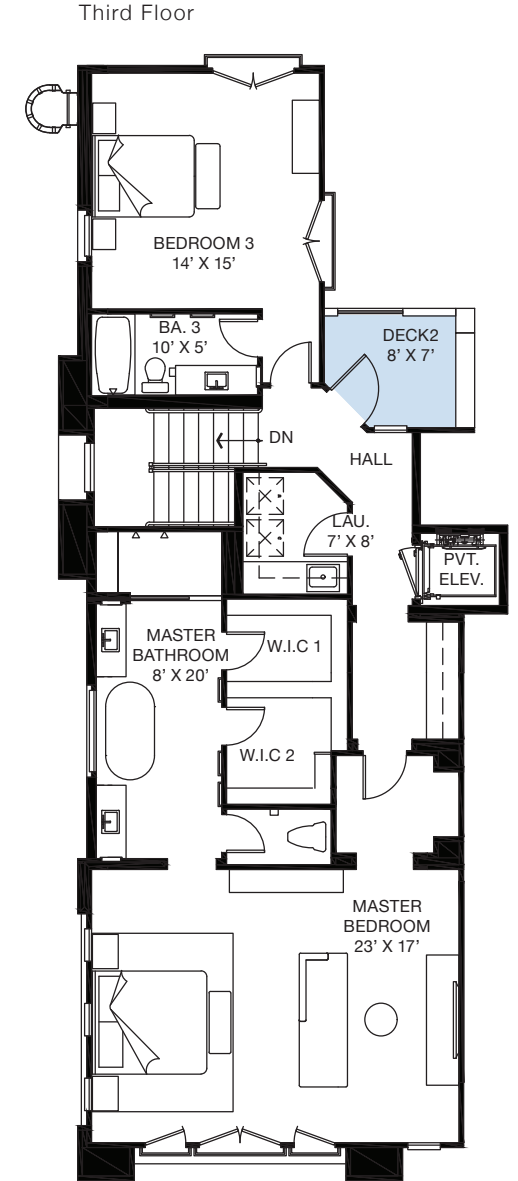

3 Bedrooms
3 Bathrooms

INTERIOR
2,758 Square Feet

EXTERIOR
607 Square Feet

TOTAL
3,365 Square Feet

Garage Parking is on Ground Level

VueNewport.com