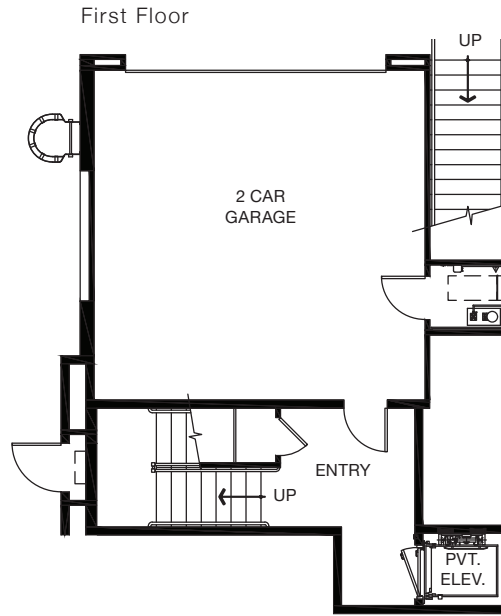

3 Bedrooms
3 Bathrooms

INTERIOR
2,758 Square Feet

EXTERIOR
607 Square Feet

TOTAL
3,365 Square Feet

Garage Parking is on Ground Level

VueNewport.com