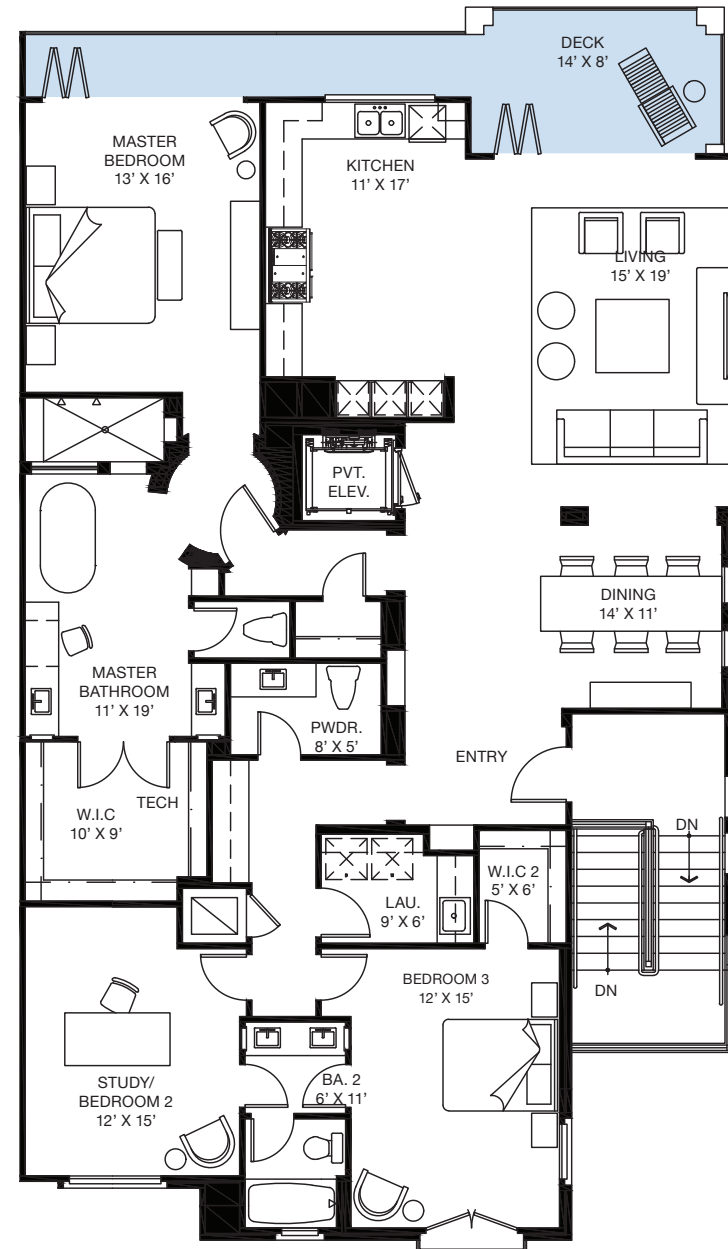

3 Bedrooms
2.5 Bathrooms

INTERIOR

2,106 Square Feet

EXTERIOR

433 Square Feet

TOTAL

2,539 Square Feet

Garage Parking is on Ground Level