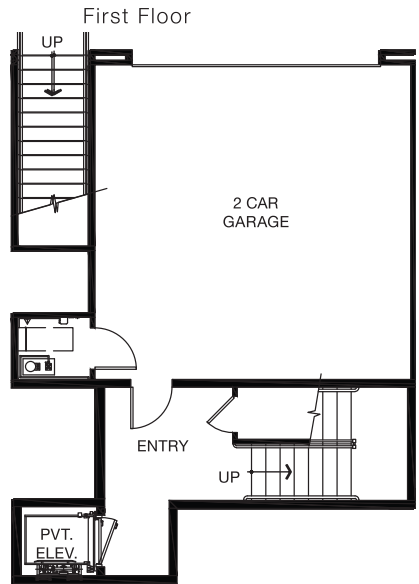

3 Bedrooms
3 Bathrooms

INTERIOR
2,723 Square Feet

EXTERIOR
619 Square Feet

TOTAL
3,342 Square Feet

VueNewport.com