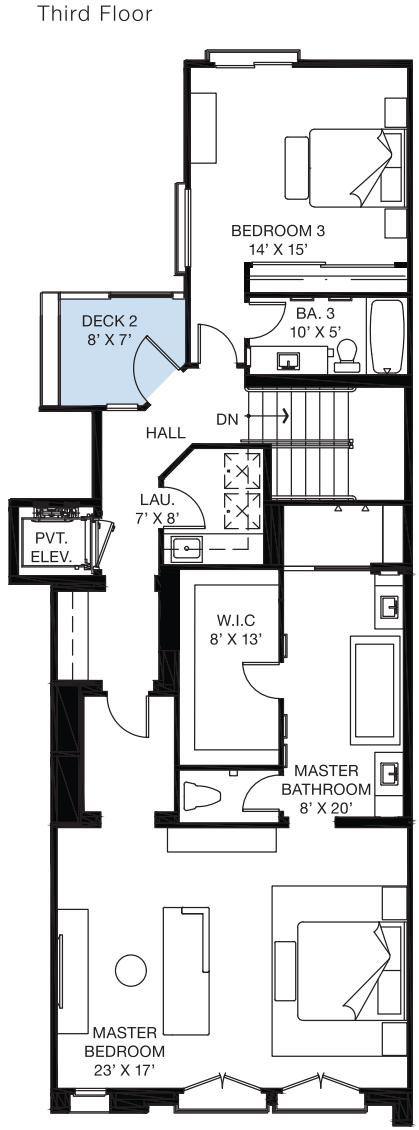

3 Bedrooms  
3 Bathrooms

**INTERIOR**  
2,723 Square Feet

**EXTERIOR**  
619 Square Feet

**TOTAL**  
3,342 Square Feet

VueNewport.com