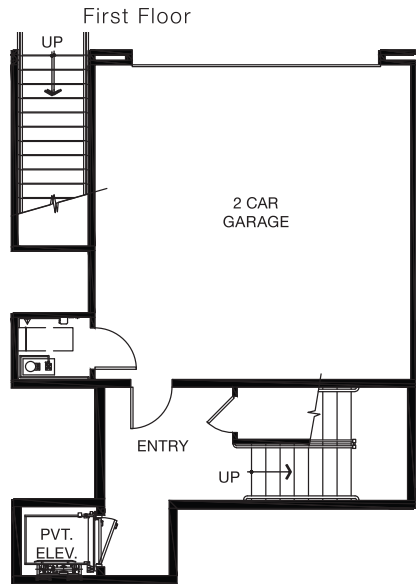

3 Bedrooms  
3 Bathrooms

**INTERIOR**  
2,723 Square Feet

**EXTERIOR**  
619 Square Feet

**TOTAL**  
3,342 Square Feet

VueNewport.com