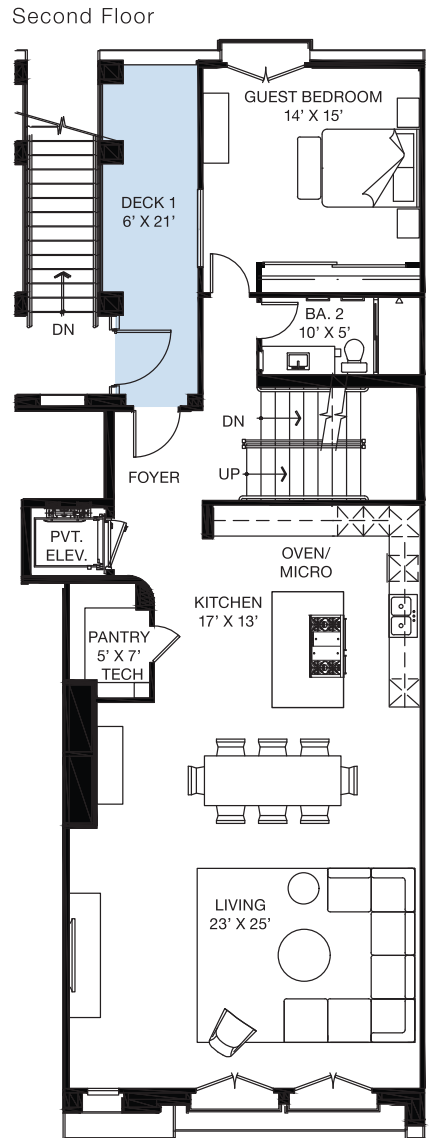

3 Bedrooms
3 Bathrooms

INTERIOR
2,723 Square Feet

EXTERIOR
619 Square Feet

TOTAL
3,342 Square Feet

VueNewport.com