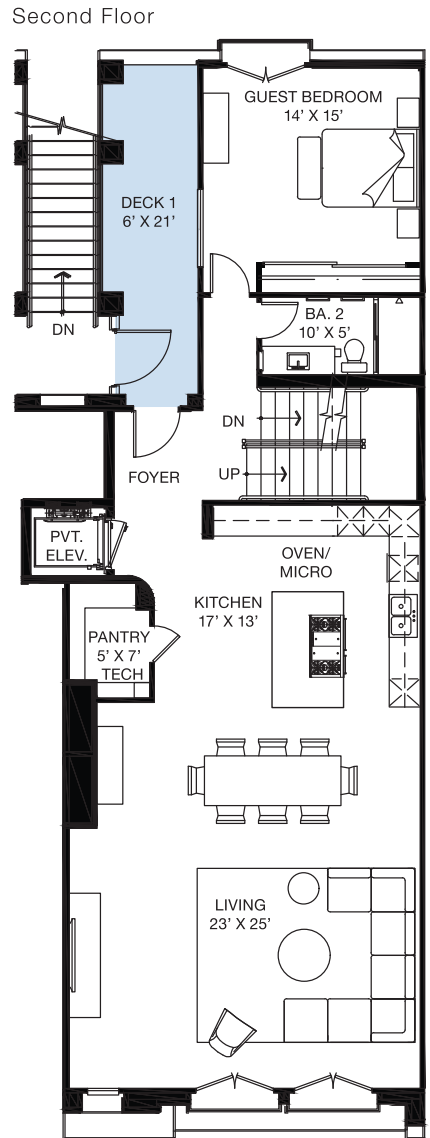

3 Bedrooms  
3 Bathrooms

**INTERIOR**  
2,723 Square Feet

**EXTERIOR**  
619 Square Feet

**TOTAL**  
3,342 Square Feet

VueNewport.com