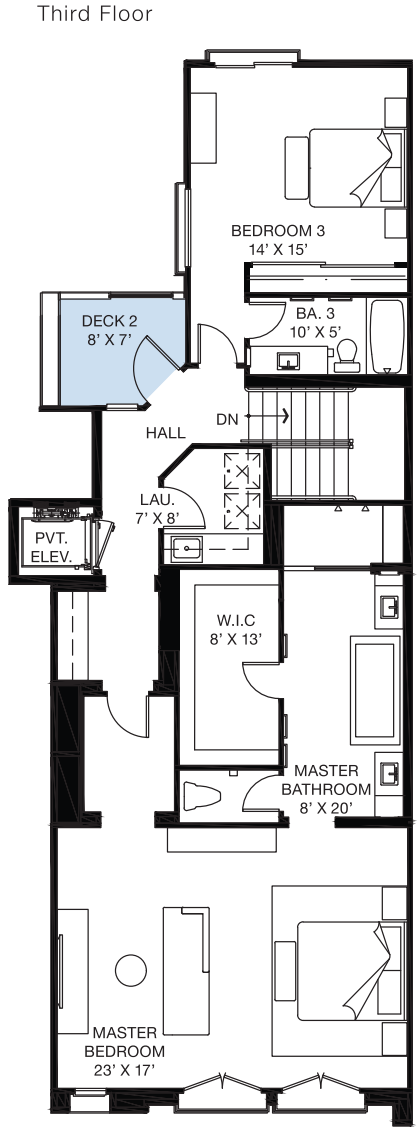

3 Bedrooms
3 Bathrooms

INTERIOR
2,723 Square Feet

EXTERIOR
619 Square Feet

TOTAL
3,342 Square Feet

VueNewport.com