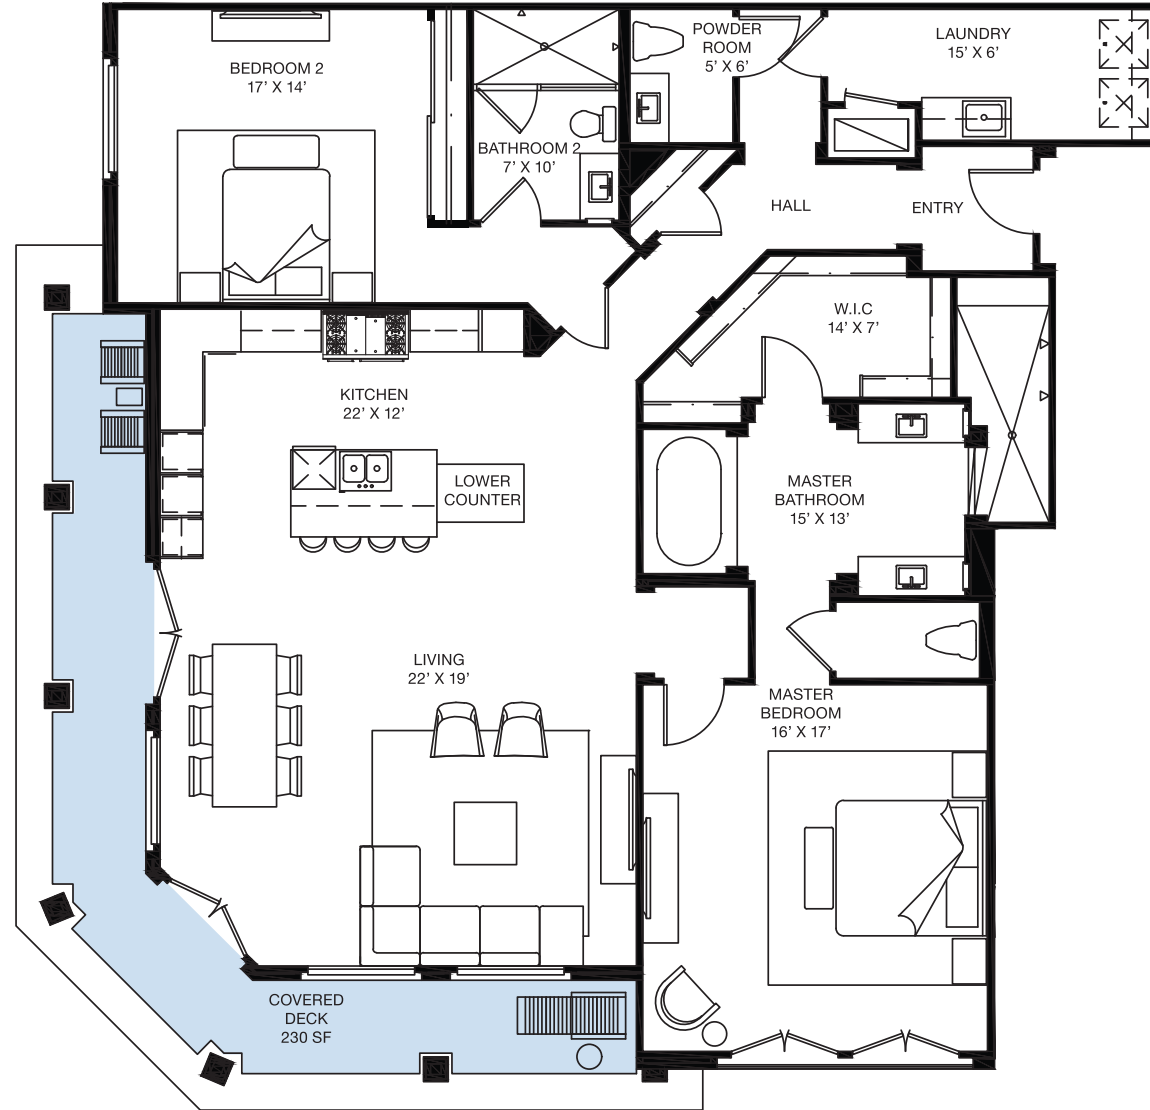

Third Floor

2 Bedrooms
2.5 Bathrooms

INTERIOR
1,905 Square Feet

EXTERIOR
654 Square Feet

TOTAL
2,559 Square Feet

Garage Parking is on Ground Level

VueNewport.com