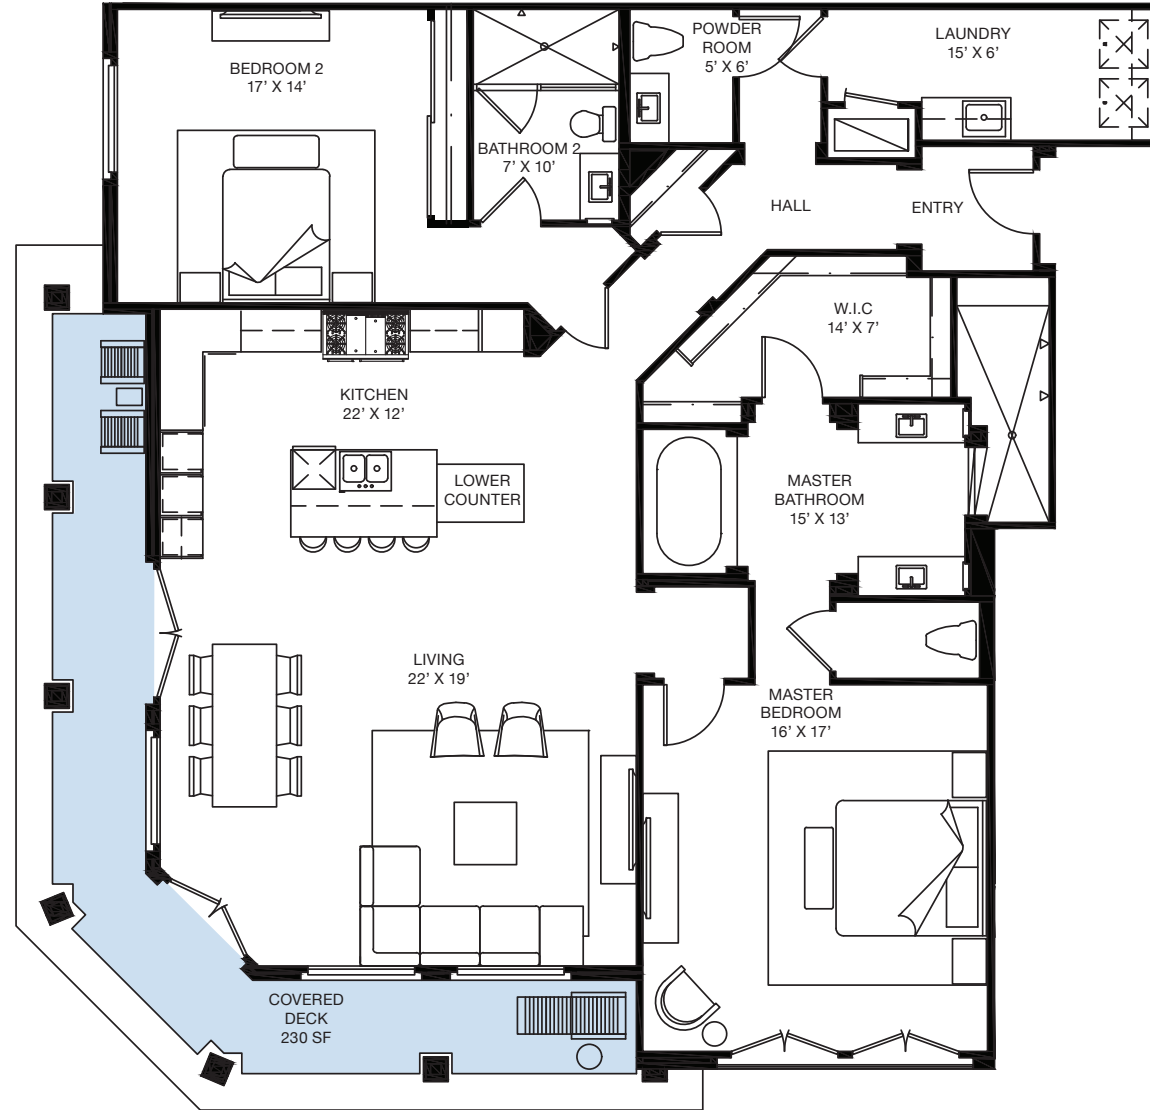

Third Floor

2 Bedrooms
2.5 Bathrooms

INTERIOR
1,905 Square Feet

EXTERIOR
654 Square Feet

TOTAL
2,559 Square Feet

Garage Parking is on Ground Level

VueNewport.com